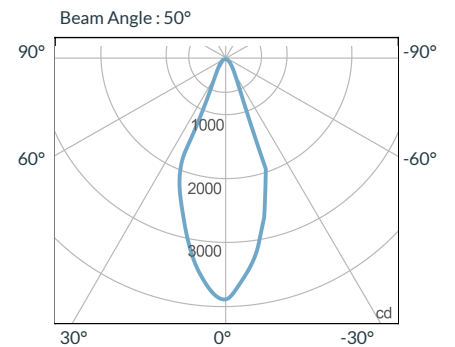

### 19 Degree

Distance		3' (~0.9 m)	10' (~3.0 m)	15' (~4.6 m)
@3200K	fc	4771	374	175
	lux	51355	4026	1884
@5600K	fc	5001	392	183
	lux	53831	4220	1970
Beam Diameter		Ø 0.9' (~0.3m)	Ø 3.0' (~0.9m)	Ø 4.6' (~1.4m)

### 26 Degree

Distance		3' (~0.9 m)	10' (~3.0 m)	15' (~4.6 m)
@3200K	fc	2687	226	104
	lux	28922	2432	1120
@5600K	fc	2951	243	113
	lux	31779	2615	1220
Beam Diameter		Ø 1.2' (~0.4m)	Ø 4.0' (~1.2m)	Ø 6.2' (~1.9m)

### 36 Degree

Distance		3' (~0.9 m)	10' (~3.0 m)	15' (~4.6 m)
@3200K	fc	1619	131	61
	lux	17427	1411	657
@5600K	fc	1715	139	65
	lux	18461	1497	700
Beam Diameter		Ø 1.7' (~0.5m)	Ø 5.8' (~1.8m)	Ø 8.9' (~2.7m)

### 50 Degree

Distance		3' (~0.9 m)	10' (~3.0 m)	15' (~4.6 m)
@3200K	fc	591	50	24
	lux	6362	539	259
@5600K	fc	632	53	25
	lux	6803	571	270
Beam Diameter		Ø 1.9' (~0.6m)	Ø 6.3' (~1.9m)	Ø 9.6' (~2.9m)