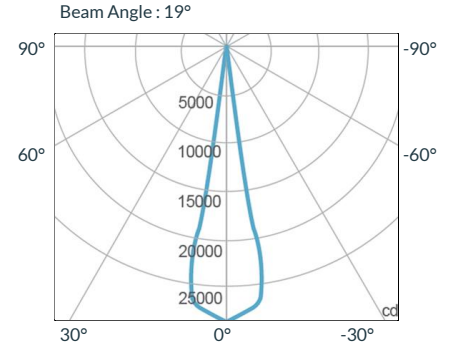

## SPECIFICATIONS

Beam Angle	19° / 26° / 36° / 50°
CRI / TLCI	95/90 typical (in CCT Mode of 2800K-6500K)
Dimming	100% - 0% flicker free
AC Power Draw	175W max
AC Input	100 - 240V AC, 50 - 60Hz
Remote Control	DMX 512
Cooling	Fan Cooled
Acoustic Noise	23 dBA (Auto Mode)
Operating Temp.	32 - 104°F (0 - 40°C)
Weight (Fixture + Power Supply)	10.9lb / 5.0kg
Gobo Size	Diameter: M Size (66mm)
	Max Image: 48mm
	Max Thickness: 1mm

## PHOTOMETRIC DATA

### 19 Degree

Distance		3' (~0.9 m)	10' (~3.0 m)	15' (~4.6 m)
@3200K	fc	4771	374	175
	lux	51355	4026	1884
@5600K	fc	5001	392	183
	lux	53831	4220	1970
Beam Diameter		Ø 0.9' (~0.3m)	Ø 3.0' (~0.9m)	Ø 4.6' (~1.4m)

### 50 Degree

Distance		3' (~0.9 m)	10' (~3.0 m)	15' (~4.6 m)
@3200K	fc	591	50	24
	lux	6362	539	259
@5600K	fc	632	53	25
	lux	6803	571	270
Beam Diameter		Ø 1.9' (~0.6m)	Ø 6.3' (~1.9m)	Ø 9.6' (~2.9m)