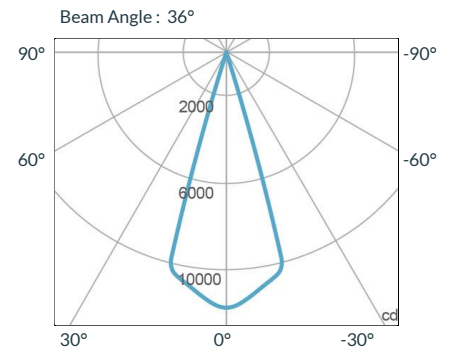

### 19 Degree

Distance		3' (~0.9 m)	10' (~3.0 m)	15' (~4.6 m)
@3200K	fc	4771	374	175
	lux	51355	4026	1884
@5600K	fc	5001	392	183
	lux	53831	4220	1970
Beam Diameter		Ø 0.9' (~0.3m)	Ø 3.0' (~0.9m)	Ø 4.6' (~1.4m)

### 26 Degree

Distance		3' (~0.9 m)	10' (~3.0 m)	15' (~4.6 m)
@3200K	fc	2687	226	104
	lux	28922	2432	1120
@5600K	fc	2951	243	113
	lux	31779	2615	1220
Beam Diameter		Ø 1.2' (~0.4m)	Ø 4.0' (~1.2m)	Ø 6.2' (~1.9m)

### 36 Degree

Distance		3' (~0.9 m)	10' (~3.0 m)	15' (~4.6 m)
@3200K	fc	1619	131	61
	lux	17427	1411	657
@5600K	fc	1715	139	65
	lux	18461	1497	700
Beam Diameter		Ø 1.7' (~0.5m)	Ø 5.8' (~1.8m)	Ø 8.9' (~2.7m)

### 50 Degree

Distance		3' (~0.9 m)	10' (~3.0 m)	15' (~4.6 m)
@3200K	fc	591	50	24
	lux	6362	539	259
@5600K	fc	632	53	25
	lux	6803	571	270
Beam Diameter		Ø 1.9' (~0.6m)	Ø 6.3' (~1.9m)	Ø 9.6' (~2.9m)