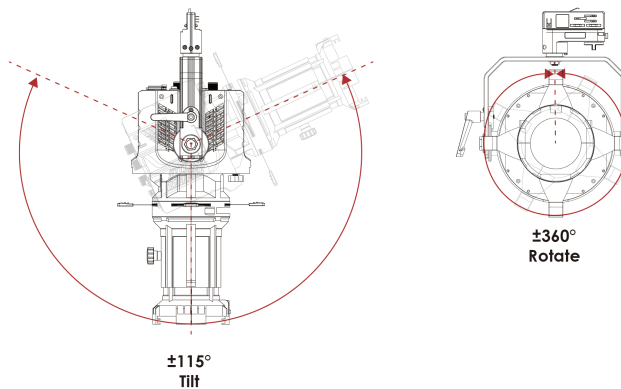

## SPECIFICATIONS

Beam Angle	19° / 26° / 36° / 50°
CRI / TLCI	95/90 typical (in CCT Mode of 2800K-6500K)
Dimming	100% - 0% flicker free
AC Power Draw	175W max
AC Input	100 - 240V AC, 50 - 60Hz
Remote Control	DMX 512
Cooling	Fan Cooled
Acoustic Noise	23 dBA (Auto Mode)
Operating Temp.	32 - 104°F (0 - 40°C)
Weight (Fixture + Power Supply)	10.9lb / 5.0kg
Gobo Size	Diameter: M Size (66mm)
	Max Image: 48mm
	Max Thickness: 1mm

## PHOTOMETRIC DATA

### 19 Degree

Distance		3' (~0.9 m)	10' (~3.0 m)	15' (~4.6 m)
@3200K	fc	4771	374	175
	lux	51355	4026	1884
@5600K	fc	5001	392	183
	lux	53831	4220	1970
Beam Diameter		Ø 0.9' (~0.3m)	Ø 3.0' (~0.9m)	Ø 4.6' (~1.4m)

### 50 Degree

Distance		3' (~0.9 m)	10' (~3.0 m)	15' (~4.6 m)
@3200K	fc	591	50	24
	lux	6362	539	259
@5600K	fc	632	53	25
	lux	6803	571	270
Beam Diameter		Ø 1.9' (~0.6m)	Ø 6.3' (~1.9m)	Ø 9.6' (~2.9m)