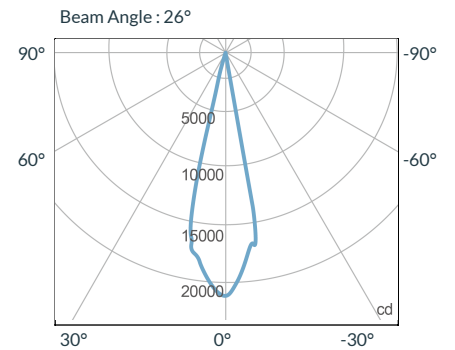

## PHOTOMETRIC DATA

### 19 Degree

Distance		3' (~0.9 m)	10' (~3.0 m)	15' (~4.6 m)
@3200K	fc	4771	374	175
	lux	51355	4026	1884
@5600K	fc	5001	392	183
	lux	53831	4220	1970
Beam Diameter		Ø 0.9' (~0.3m)	Ø 3.0' (~0.9m)	Ø 4.6' (~1.4m)

### 26 Degree

Distance		3' (~0.9 m)	10' (~3.0 m)	15' (~4.6 m)
@3200K	fc	2687	226	104
	lux	28922	2432	1120
@5600K	fc	2951	243	113
	lux	31779	2615	1220
Beam Diameter		Ø 1.2' (~0.4m)	Ø 4.0' (~1.2m)	Ø 6.2' (~1.9m)

### 50 Degree

Distance		3' (~0.9 m)	10' (~3.0 m)	15' (~4.6 m)
@3200K	fc	591	50	24
	lux	6362	539	259
@5600K	fc	632	53	25
	lux	6803	571	270
Beam Diameter		Ø 1.9' (~0.6m)	Ø 6.3' (~1.9m)	Ø 9.6' (~2.9m)