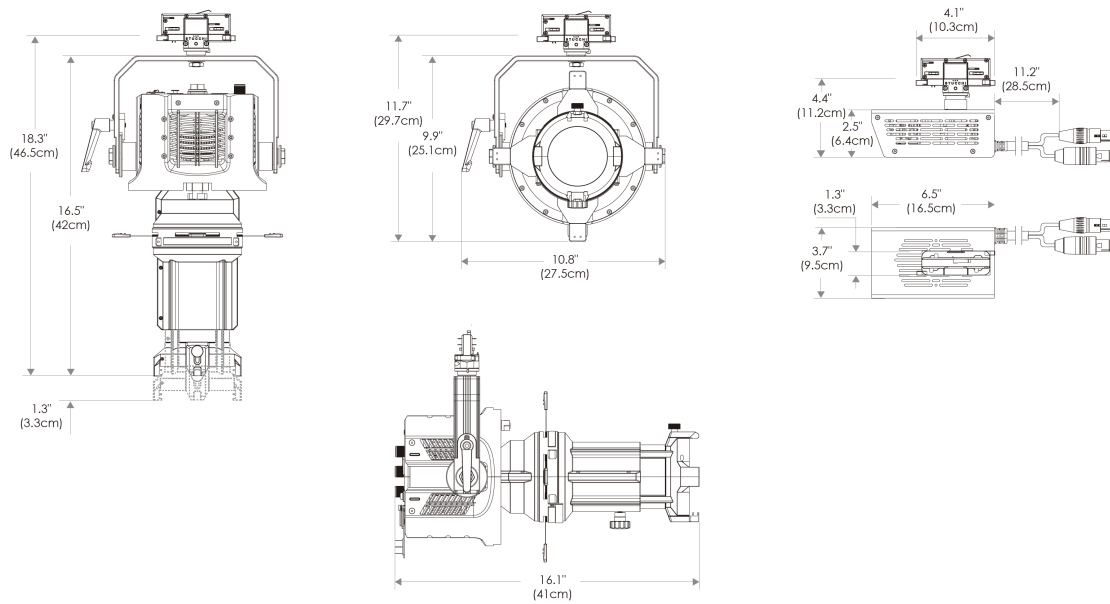

PSP **EU**

TILT/ROTATION