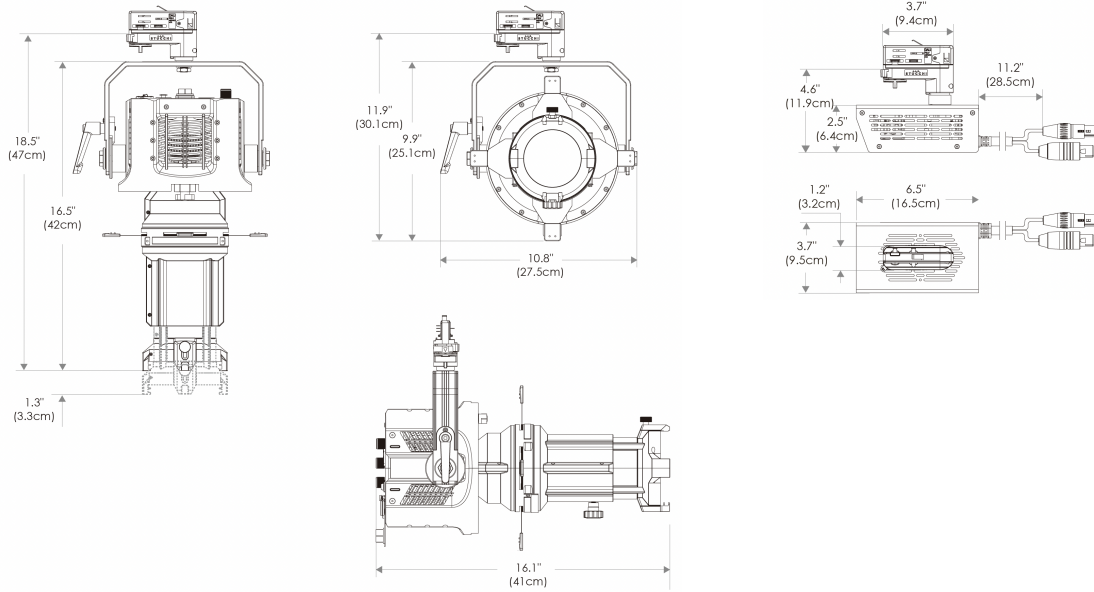

MECHANICAL FIGURES

PSP **US**